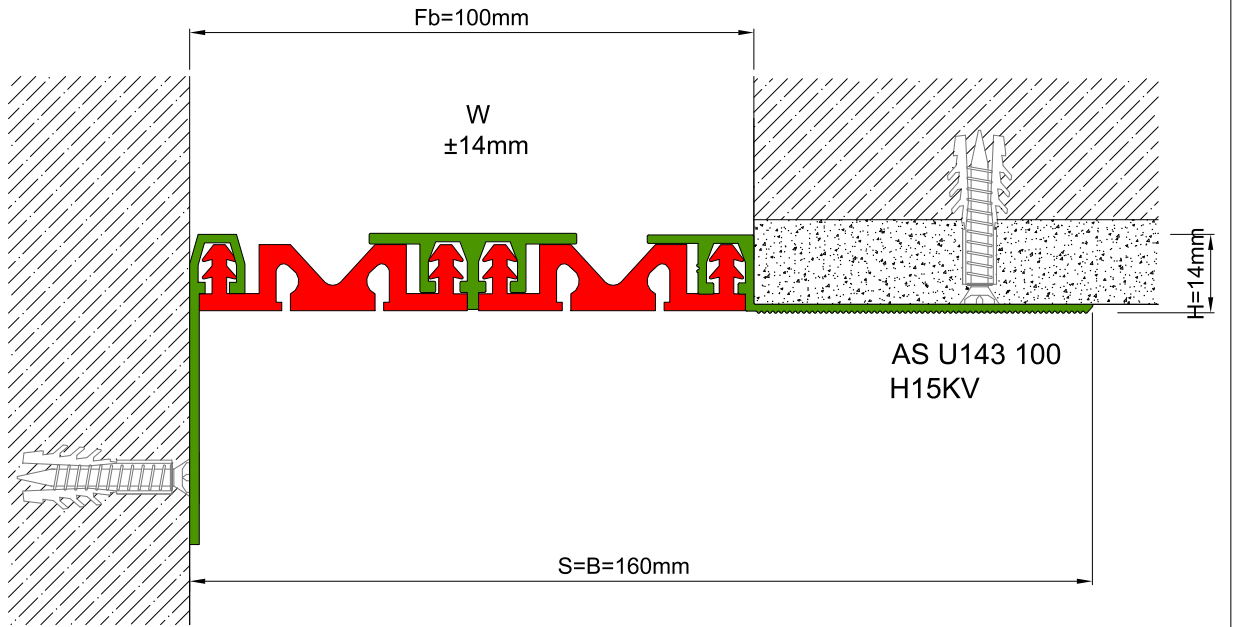

AS U143 surface mounted profile can easily be installed by means of screws to all types of wall & ceiling. Push-down elastomeric gasket can be changed without demounting the profile. Smooth type gasket is available for some dimensions but with less movement capability compared to grooved type. Profile is designed quite wide compared to AS U120, AS U122 and AS AS U145 models and is ideal for the walls with damaged corners. Profiles up to 80 mm gap are manufactured with single gasket while the wider ones are with double gaskets joined with a connector profile. For some gaps, profile is able to be applied with floor type AS U243 and this dual application brings in a decorative aspect.

* Visuals are representative and the profile configuration may differ depending on the characteristics requested.

GASKET COLORS **BLACK** GREY **BEIGE** Custom Colors available.

LOCATION	MODEL	GAP (Fb) mm	HEIGHT (H) MM	OVERALL WIDTH (B) mm	VISIBLE WIDTH (S) mm	MOVEMENT (W) mm	LOAD CAPACITY	STANDARD LENGTH (mt)
Wall to Wall	AS U143-030	30	15	150	150	± 5	N/A	3
	AS U143-050	50	15	170	170	± 7	N/A	3
	AS U143-080	80	15	200	200	± 10	N/A	3
	AS U143-100	100	15	220	220	± 14	N/A	3
	AS U143 L-050	50	15	170	170	+16 / -8	N/A	3
	AS U143 L-080	80	15	200	200	± 20	N/A	3
	AS U143 L-100	100	15	220	220	+30 / -20	N/A	3

Note: Please ask for different sizes

AS U143 100
H15V

AS U143 100
H15KV

Profil No Profile Number	AS U143 100	AS U143 100K
Fb (mm)	100	100
H (mm) yaklaşık approx.	15	15
W± (mm) yaklaşık approx.	±14	±14
Renk Color	Alüminyum: Natürel, Fitiller: Siyah, gri, diğer Aluminum: Natural, Inserts: Black, grey, others	
Malzeme Material	Alüminyum, TPE Termoplastik Elastomer Aluminum, TPE Thermoplastic Elastomer	
Standart Uzunluk Standard Length	3	