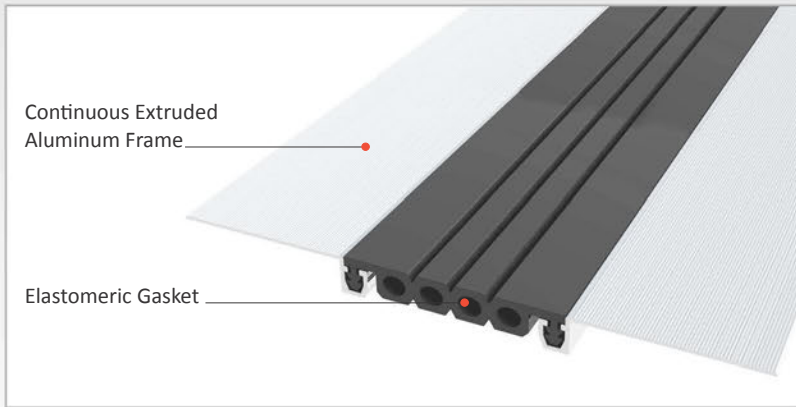

AS U143 surface mounted profile can easily be installed by means of screws to all types of wall & ceiling. Push-down elastomeric gasket can be changed without demounting the profile. Smooth type gasket is available for some dimensions but with less movement capability compared to grooved type. Profile is designed quite wide compared to AS U120, AS U122 and AS AS U145 models and is ideal for the walls with damaged corners. Profiles up to 80 mm gap are manufactured with single gasket while the wider ones are with double gaskets joined with a connector profile. For some gaps, profile is able to be applied with floor type AS U243 and this dual application brings in a decorative aspect.

- Application Areas** : Indoor / Wall & Ceiling
- Ideal for** : Shopping Malls, Airports, Residences, Hospitals, Hotels, Commercial & Public Buildings etc.
- Material** : Mill Finish Aluminum (Anodizing optional), TPE Gasket
- Aluminum Alloy** : 6063 AA-USA / EN AW 6063
- Optional Supplies** : Fire Barrier, Waterproof EPDM membrane

* Visuals are representative and the profile configuration may differ depending on the characteristics requested.

GASKET COLORS **BLACK** GREY **BEIGE** Custom Colors available.

LOCATION	MODEL	GAP (Fb) mm	HEIGHT (H) MM	OVERALL WIDTH (B) mm	VISIBLE WIDTH (S) mm	MOVEMENT (W) mm	LOAD CAPACITY	STANDARD LENGTH (mt)
Wall to Wall	AS U143-030	30	15	150	150	± 5	N/A	3
	AS U143-050	50	15	170	170	± 7	N/A	3
	AS U143-080	80	15	200	200	± 10	N/A	3
	AS U143-100	100	15	220	220	± 14	N/A	3
	AS U143 L-050	50	15	170	170	+16 / -8	N/A	3
	AS U143 L-080	80	15	200	200	± 20	N/A	3
	AS U143 L-100	100	15	220	220	+30 / -20	N/A	3