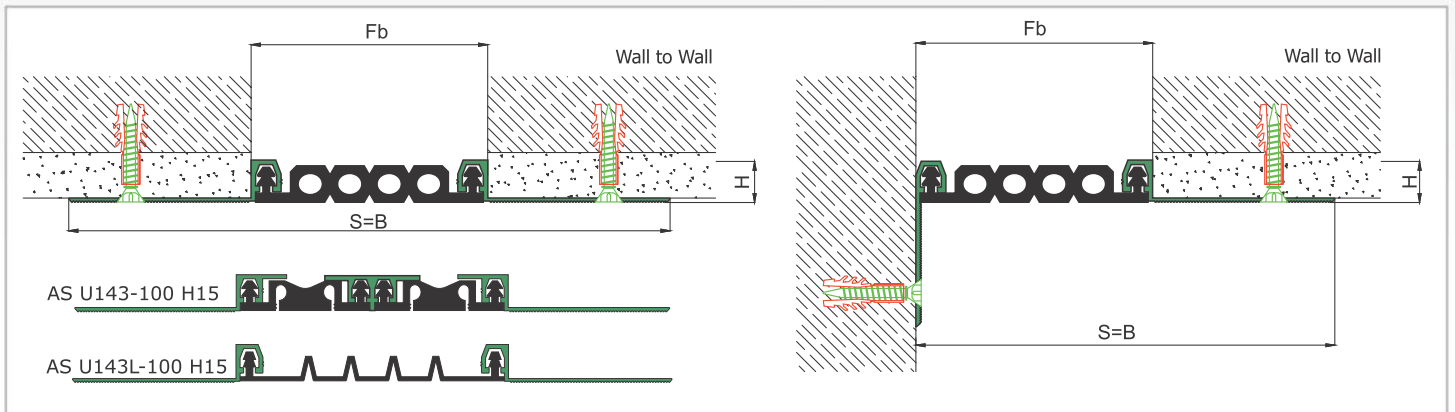

AS U143 surface mounted profile can easily be installed by means of screws to all types of wall & ceiling. Push-down elastomeric gasket can be changed without demounting the profile. Smooth type gasket is available for some dimensions but with less movement capability compared to grooved type. Profile is designed quite wide compared to AS U120, AS U122 and AS AS U145 models and is ideal for the walls with damaged corners. Profiles up to 80 mm gap are manufactured with single gasket while the wider ones are with double gaskets joined with a connector profile. For some gaps, profile is able to be applied with floor type AS U243 and this dual application brings in a decorative aspect.

- Application Areas** : Indoor / Wall & Ceiling
- Ideal for** : Shopping Malls, Airports, Residences, Hospitals, Hotels, Commercial & Public Buildings etc.
- Material** : Mill Finish Aluminum (Anodizing optional), TPE Gasket
- Aluminum Alloy** : 6063 AA-USA / EN AW 6063
- Optional Supplies** : Fire Barrier, Waterproof EPDM membrane

* Visuals are representative and the profile configuration may differ depending on the characteristics requested.

GASKET COLORS **BLACK** GREY **BEIGE** Custom Colors available.

LOCATION	MODEL	GAP (Fb) mm	HEIGHT (H) MM	OVERALL WIDTH (B) mm	VISIBLE WIDTH (S) mm	MOVEMENT (W) mm	LOAD CAPACITY	STANDARD LENGTH (mt)
Wall to Wall	AS U143-030	30	15	150	150	± 5	N/A	3
	AS U143-050	50	15	170	170	± 7	N/A	3
	AS U143-080	80	15	200	200	± 10	N/A	3
	AS U143-100	100	15	220	220	± 14	N/A	3
	AS U143 L-050	50	15	170	170	+16 / -8	N/A	3
	AS U143 L-080	80	15	200	200	± 20	N/A	3
	AS U143 L-100	100	15	220	220	+30 / -20	N/A	3