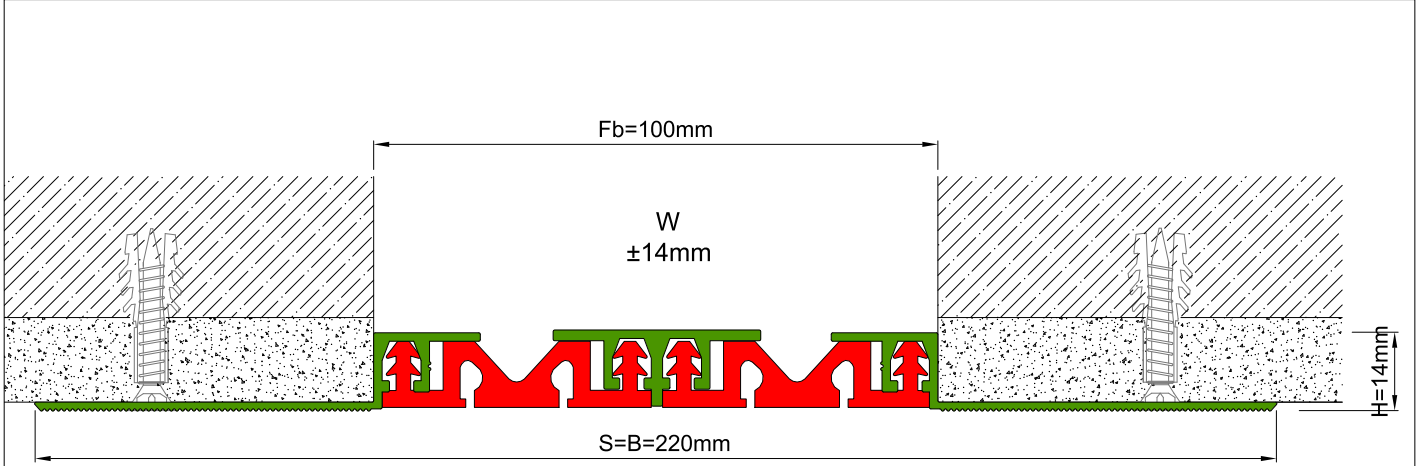

AS U143 surface mounted profile can easily be installed by means of screws to all types of wall & ceiling. Push-down elastomeric gasket can be changed without demounting the profile. Smooth type gasket is available for some dimensions but with less movement capability compared to grooved type. Profile is designed quite wide compared to AS U120, AS U122 and AS AS U145 models and is ideal for the walls with damaged corners. Profiles up to 80 mm gap are manufactured with single gasket while the wider ones are with double gaskets joined with a connector profile. For some gaps, profile is able to be applied with floor type AS U243 and this dual application brings in a decorative aspect.

* Visuals are representative and the profile configuration may differ depending on the characteristics requested.

GASKET COLORS **BLACK** GREY **BEIGE** Custom Colors available.

LOCATION	MODEL	GAP (Fb) mm	HEIGHT (H) MM	OVERALL WIDTH (B) mm	VISIBLE WIDTH (S) mm	MOVEMENT (W) mm	LOAD CAPACITY	STANDARD LENGTH (mt)
Wall to Wall	AS U143-030	30	15	150	150	± 5	N/A	3
	AS U143-050	50	15	170	170	± 7	N/A	3
	AS U143-080	80	15	200	200	± 10	N/A	3
	AS U143-100	100	15	220	220	± 14	N/A	3
	AS U143 L-050	50	15	170	170	+16 / -8	N/A	3
	AS U143 L-080	80	15	200	200	± 20	N/A	3
	AS U143 L-100	100	15	220	220	+30 / -20	N/A	3

Note: Please ask for different sizes

AS U143 100
H15V

AS U143 100
H15KV

Profil No Profile Number	AS U143 100	AS U143 100K
Fb (mm)	100	100
H (mm) yaklaşık approx.	15	15
W± (mm) yaklaşık approx.	±14	±14
Renk Color	Alüminyum: Natürel, Fitiller: Siyah, gri, diğer Aluminum: Natural, Inserts: Black, grey, others	
Malzeme Material	Alüminyum, TPE Termoplastik Elastomer Aluminum, TPE Thermoplastic Elastomer	
Standart Uzunluk Standard Length	3	